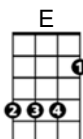

"Science Fiction Double Feature" by Richard O'Brien
from *The Rocky Horror Picture Show*

Intro: **[A] [G] [F] [E]**

Michael **[A]**Rennie was ill the day the **[G]**Earth stood still
But he **[F]**told us where we **[E]**stand
And Flash **[A]**Gordon was there in silver **[G]**underwear
Claude Raines was the invisible **[E]**man

Then **[A]**something went wrong for Fay **[G]**Wray and King Kong
They got **[F]**caught in a celluloid **[E]**jam
Then at a **[A]**deadly pace it came from **[G]**outer space
And this is how the message **[E]**ran

Oh-oh-oh-**[D]**Ohhhh...

At the late night double **[E]**feature picture **[A]**show **[F#m] [A] [F#m]**

I knew **[A]**Leo G. Carrol was **[G]**over a barrel
When Ta**[F]**rantula took to the **[E]**hills
And I **[A]**really got hot when I **[G]**saw Janette Scott
Fight a **[F]**triffid that spits poison and **[E]**kills

At the late night double **[E]**feature picture **[A]**show

In the back **[F#m]**row

Oh-**[D]**ohhhh...

At the late night double **[E]**feature picture **[A]**show