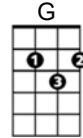

"Science Fiction Double Feature" by Richard O'Brien
from *The Rocky Horror Picture Show*

Intro: **[A] [G] [F] [E]**

Michael **[A]**Rennie was ill the day the **[G]**Earth stood still
But he **[F]**told us where we **[E]**stand
And Flash **[A]**Gordon was there in silver **[G]**underwear
Claude Raines was the invisible **[E]**man

Then **[A]**something went wrong for Fay **[G]**Wray and King Kong
They got **[F]**caught in a celluloid **[E]**jam
Then at a **[A]**deadly pace it came from **[G]**outer space
And this is how the message **[E]**ran

Oh-oh-oh-**[D]**Ohhhh...

At the late night double **[E]**feature picture **[A]**show **[F#m] [A] [F#m]**

I knew **[A]**Leo G. Carrol was **[G]**over a barrel
When Ta**[F]**rantula took to the **[E]**hills
And I **[A]**really got hot when I **[G]**saw Janette Scott
Fight a **[F]**triffid that spits poison and **[E]**kills

At the late night double **[E]**feature picture **[A]**show

In the back **[F#m]**row

Oh-**[D]**ohhhh...

At the late night double **[E]**feature picture **[A]**show