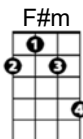

"Science Fiction Double Feature" by Richard O'Brien
from *The Rocky Horror Picture Show*

Intro: **[A] [G] [F] [E]**

Michael **[A]**Rennie was ill the day the **[G]**Earth stood still
But he **[F]**told us where we **[E]**stand
And Flash **[A]**Gordon was there in silver **[G]**underwear
Claude Raines was the invisible **[E]**man

Then **[A]**something went wrong for Fay **[G]**Wray and King Kong
They got **[F]**caught in a celluloid **[E]**jam
Then at a **[A]**deadly pace it came from **[G]**outer space
And this is how the message **[E]**ran

[D]Science **[E]**fiction **[A]**double **[F#m]**feature
[D]Doctor **[E]**X **[A]**will build a **[F#m]**creature
[D]See androids **[E]**fighting **[A]**Brad and **[F#m]**Janet
[D]Anne Francis **[E]**stars in **[A]**Forbidden **[F#m]**Planet

Oh-oh-oh-**[D]**Ohhhh...

At the late night double **[E]**feature picture **[A]**show **[F#m] [A] [F#m]**

I knew **[A]**Leo G. Carrol was **[G]**over a barrel
When Ta**[F]**rantula took to the **[E]**hills
And I **[A]**really got hot when I **[G]**saw Janette Scott
Fight a **[F]**triffid that spits poison and **[E]**kills